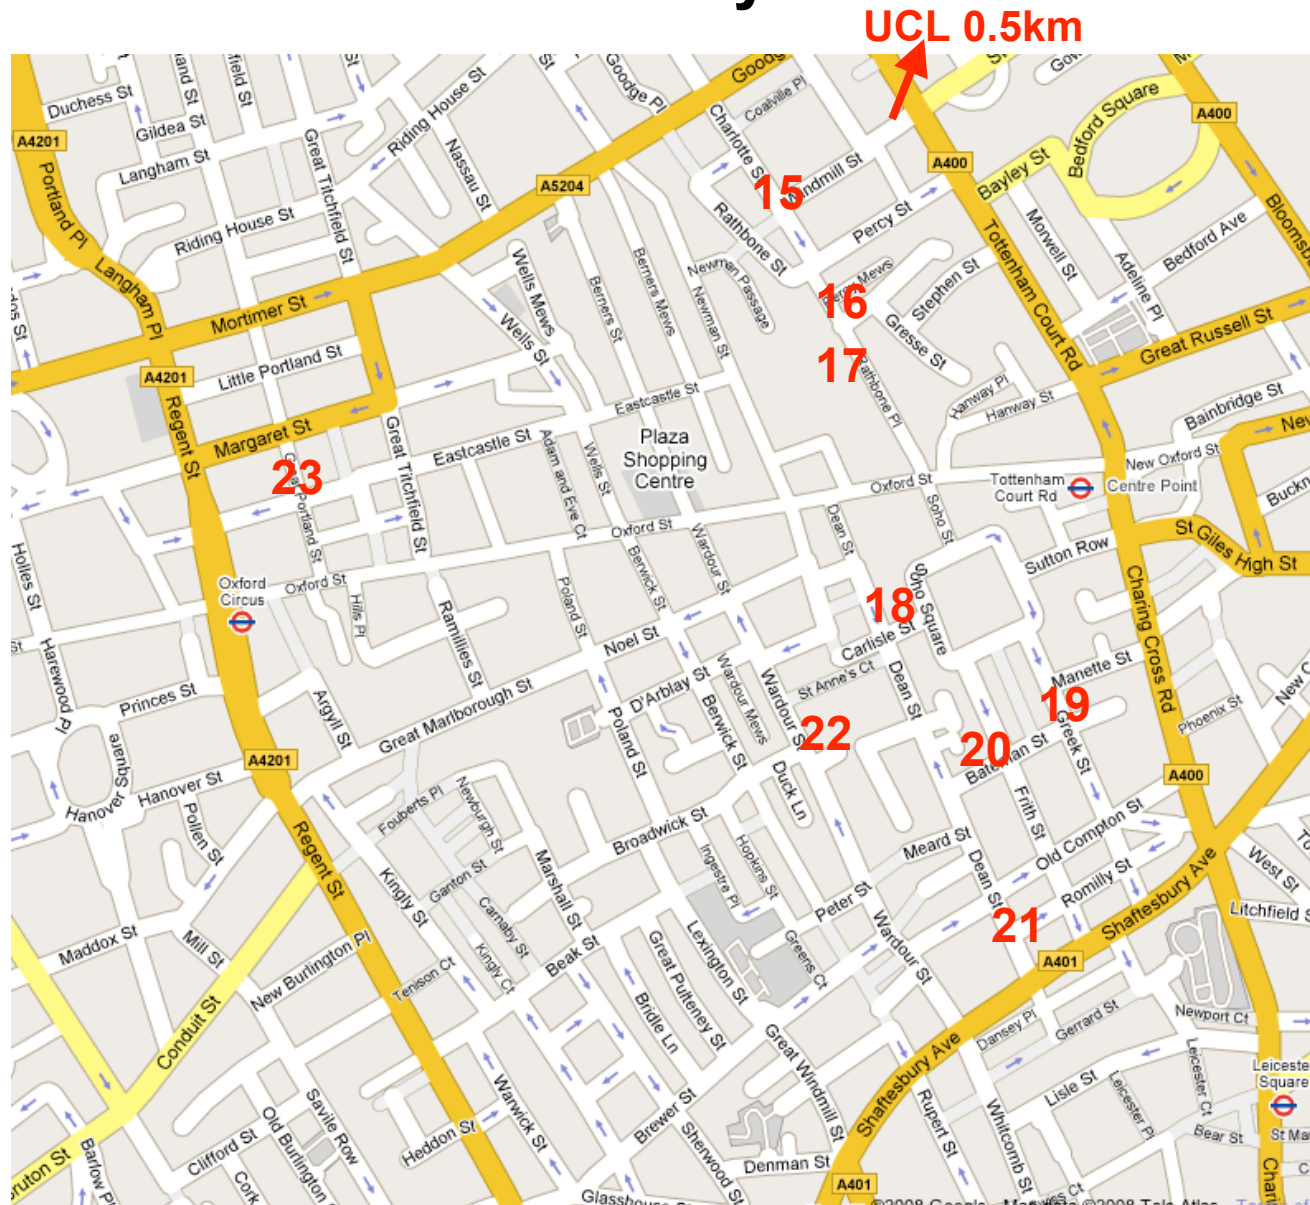

# Local Pubs: Map 1

- 9: Night and Day
- 10: The Swan
- 11: Queens Larder
- 12: Rugby Tavern

- 13: The Lamb
- 14: Calthorpe Arms

As numbered & described on [www.hep.ucl.ac.uk/dis2008/pubs.php](http://www.hep.ucl.ac.uk/dis2008/pubs.php)

# Fitzrovia/Soho celebrity/historical Pub Trail: Map 2

- 15 : Fitzroy Tavern
- 16 : Wheatsheaf
- 17 : Marquis of Granby
- 18 : Toucan
- 19 : Pillars of Hercules
- 20 : Dog and Duck
- 21 : French House
- 22 : The Ship
- 23 : Mash